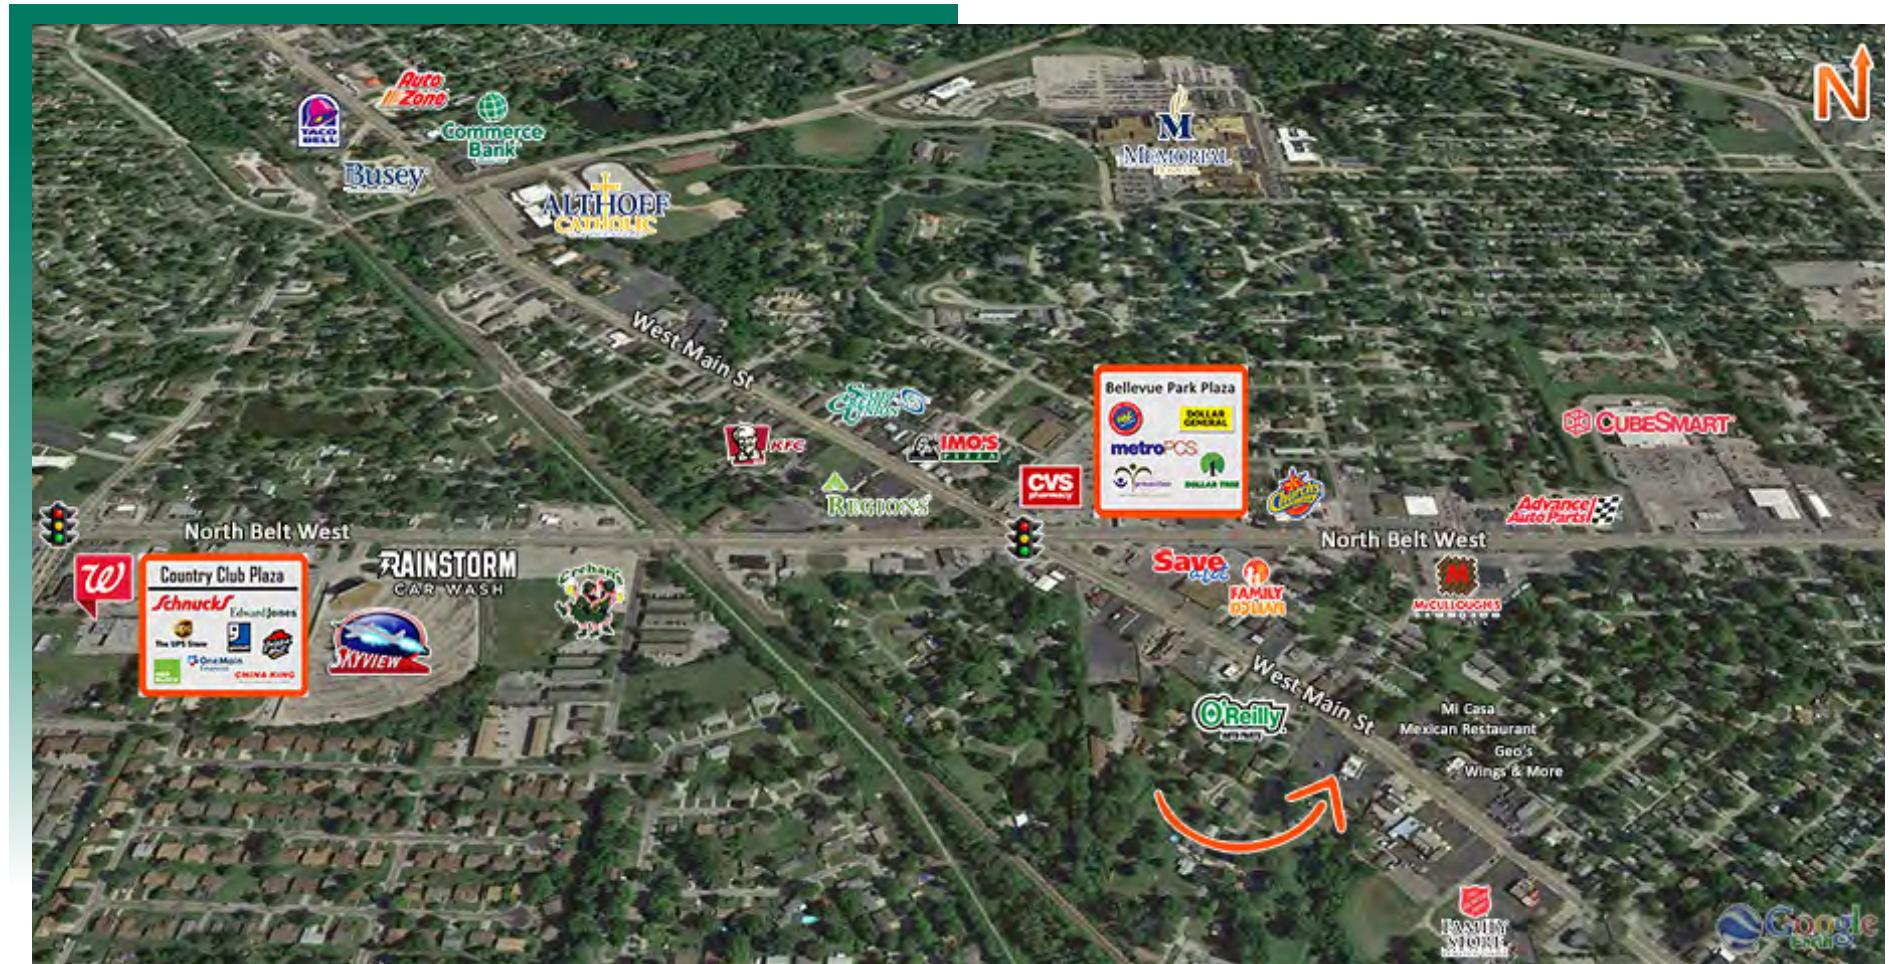

AREA MAP

4320 W Main St. Belleville, IL 62226

LOCATION OVERVIEW

Excellent location with high traffic to nearby retailers and restaurants (many of which are quick serve). Property has a dense 5 Miles population of 100,000+ residents.

	
Frontage: 275' Depth: Varies	Dining
	
Drive Thru	Restrooms

PROPERTY PHOTOS

4320 W Main St. Belleville, IL 62226

WALK-IN FREEZER DOOR

HOOD

WASH STATION

Kitchen is equipped with Walk-In Freezer, Walk-In Cooler, Wash Station, Prep Areas and most Kitchen equipment.

PROPERTY PHOTOS

4320 W Main St. Belleville, IL 62226

DINING AREA

OFFICE/RETAIL PROPERTY SUMMARY

4320 WEST MAIN STREET

LISTING # 2899

LOCATION DETAILS:

Parcel #: 08-18.0-215-027
County: IL - St. Clair
Zoning: C-1

PROPERTY DESCRIPTION:

The property is a former Steak'n Shake restaurant featuring a drive-thru window, walk-in cooler and a freezer. There are 2 hoods in place.. Currently, there is no lease agreement in effect.