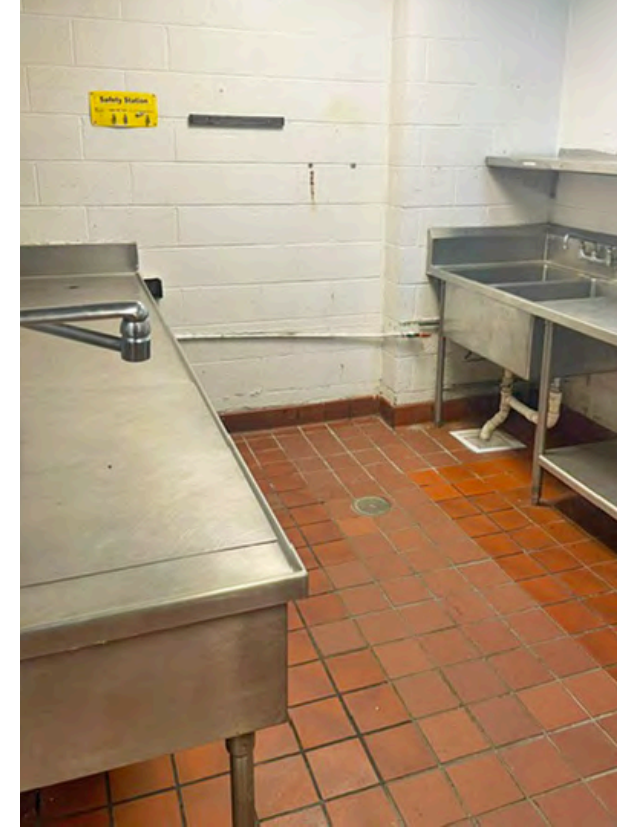

	
Frontage: 275' Depth: Varies	Dining
	
Drive Thru	Restrooms

PROPERTY PHOTOS

4320 W Main St. Belleville, IL 62226

WALK-IN FREEZER DOOR

HOOD

WASH STATION

Kitchen is equipped with Walk-In Freezer, Walk-In Cooler, Wash Station, Prep Areas and most Kitchen equipment.

PROPERTY DESCRIPTION:

The property is a former Steak'n Shake restaurant featuring a drive-thru window, walk-in cooler and a freezer. There are 2 hoods in place.. Currently, there is no lease agreement in effect.