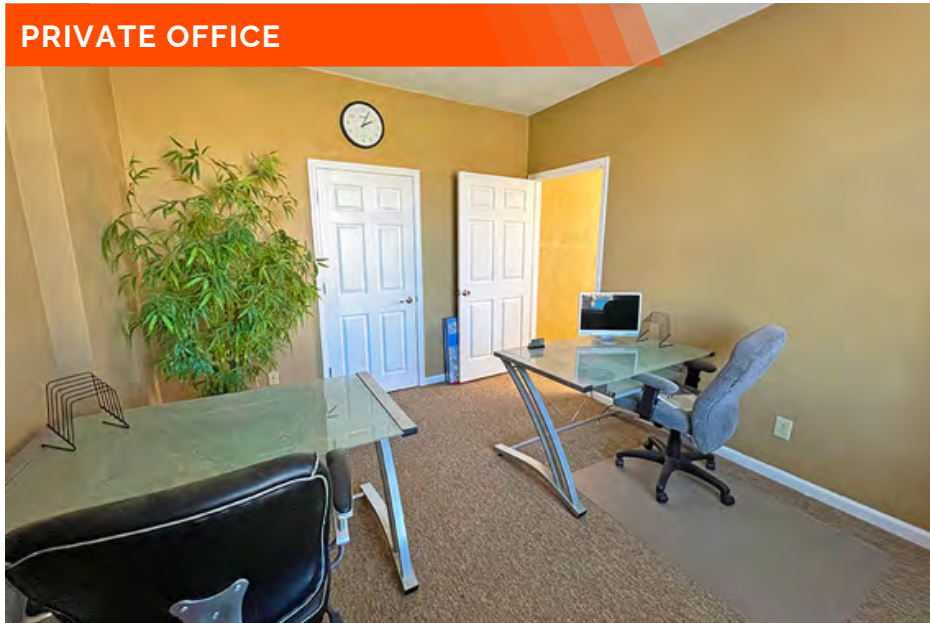

# SUITE A

111 Union Hill Rd. Fairview Heights, IL 62208

850 SF

RECEPTION AREA

PRIVATE OFFICE

BREAKROOM