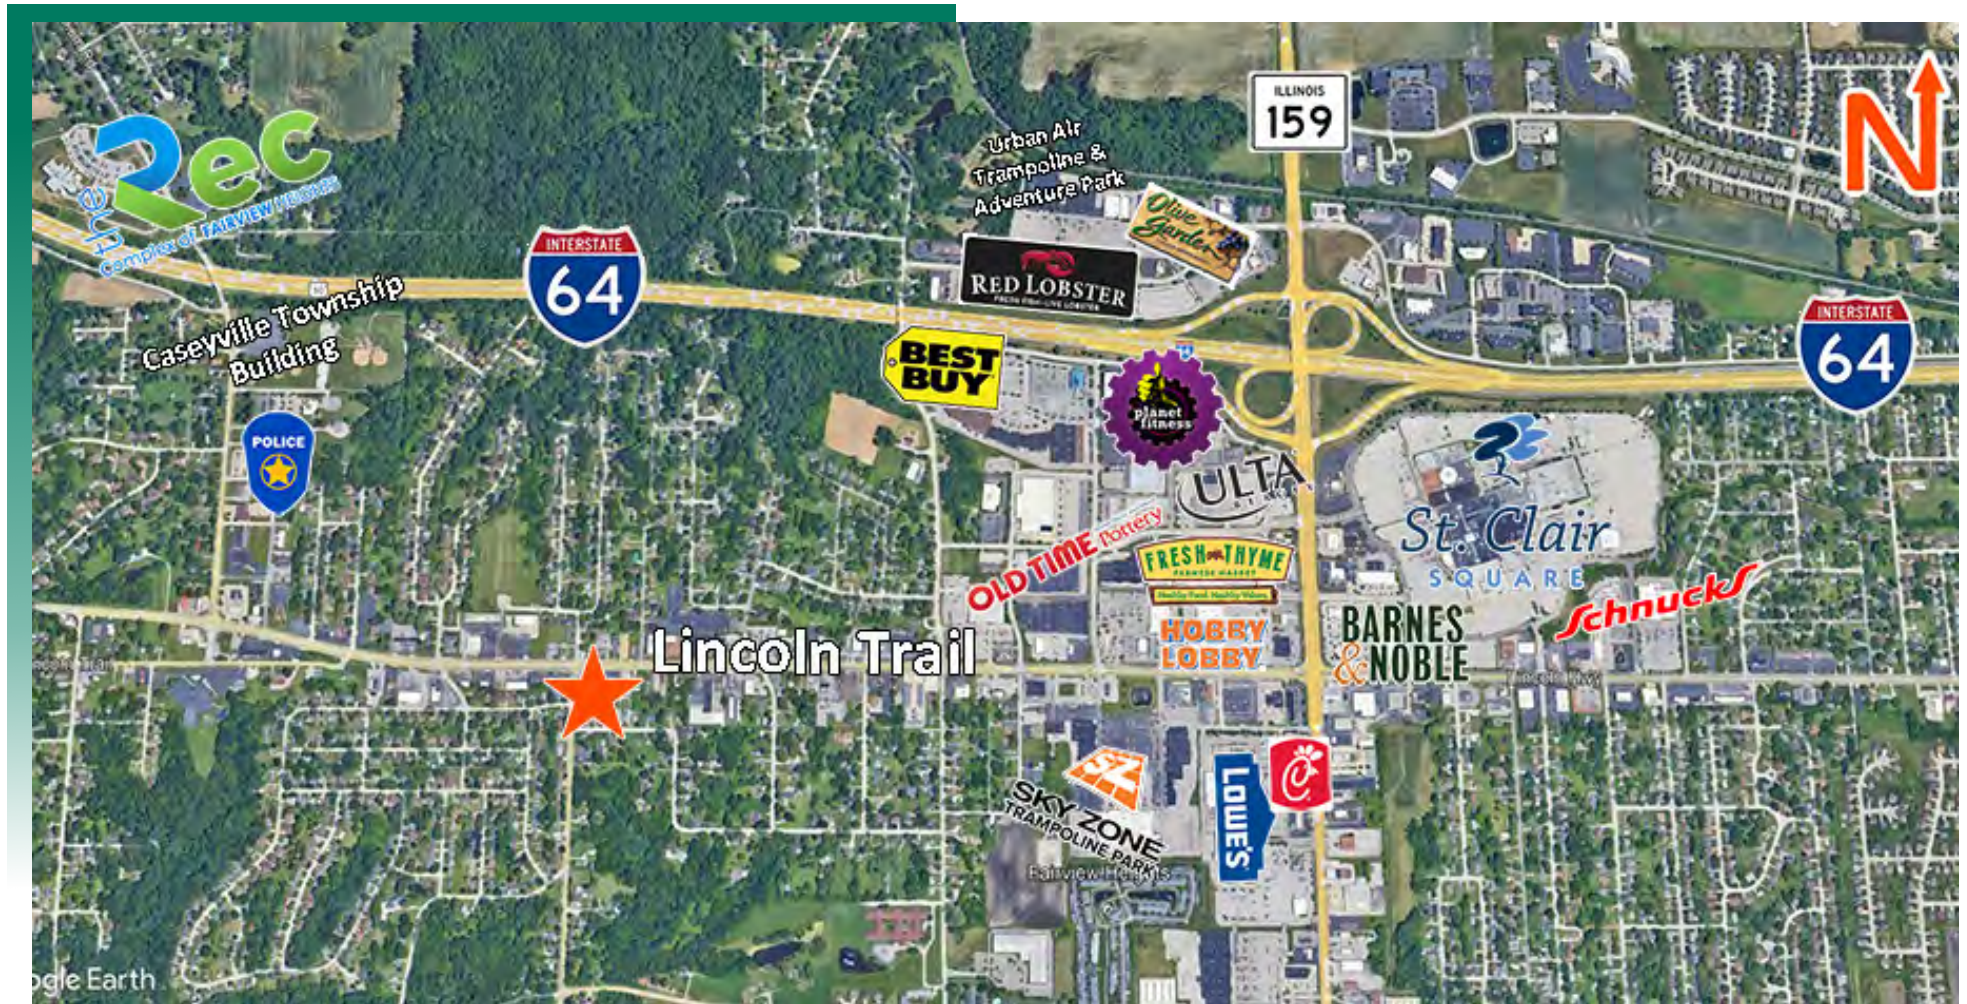

# AREA MAP

111 Union Hill Rd. Fairview Heights, IL 62208

## LOCATION OVERVIEW

Located 1.3 Miles from I-64's exit 10 in Fairview Heights. Union Hill/Sullivan Drive provides direct access (South) to Frank Scott Parkway which runs East and West through St. Clair County.

## TRANSPORTATION:

Interstate:	1.3 Miles to I-64
Rail:	N/A
Barge:	N/A
Airport:	N/A