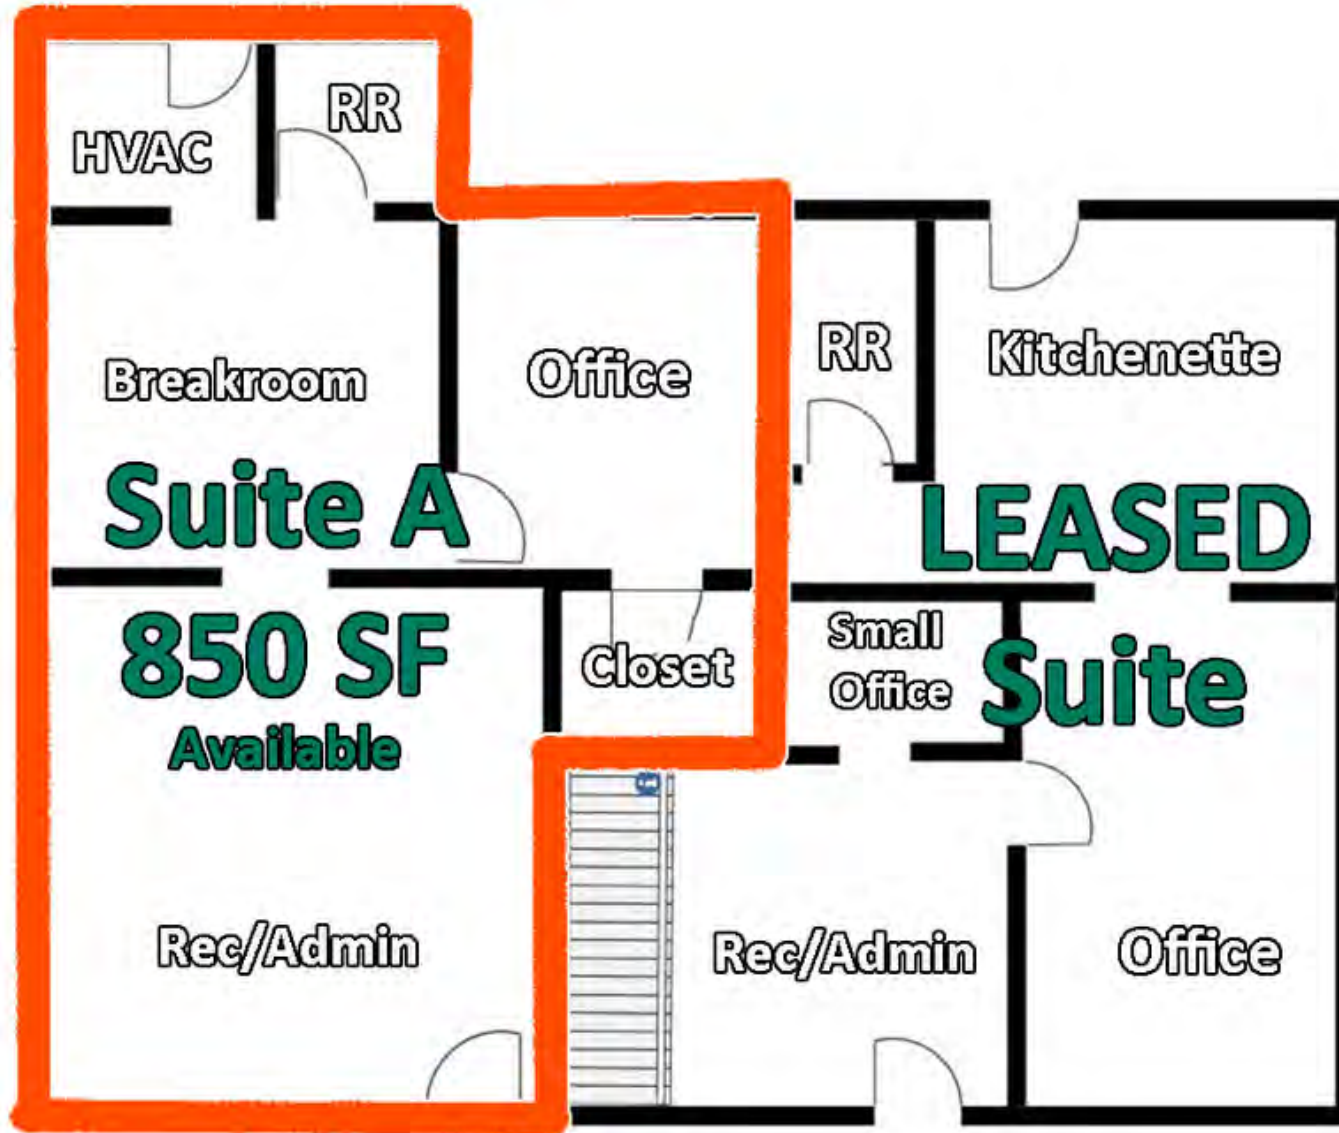

## PROPERTY HIGHLIGHTS

Private Offices

Break Room

Rehab Year 2023

Zoning B-3

Reception Area

# FLOOR PLAN

111 Union Hill Rd. Fairview Heights, IL 62208

\*Not to scale

# SUITE A

111 Union Hill Rd. Fairview Heights, IL 62208

850 SF

RECEPTION AREA

PRIVATE OFFICE

BREAKROOM

## SQUARE FOOT INFO:

Building Total:	850 SF
Direct Lease:	850 SF
Sublease:	0 SF
Office:	850 SF
Retail:	-
Min Divisible:	850 SF
Max Contiguous:	850 SF