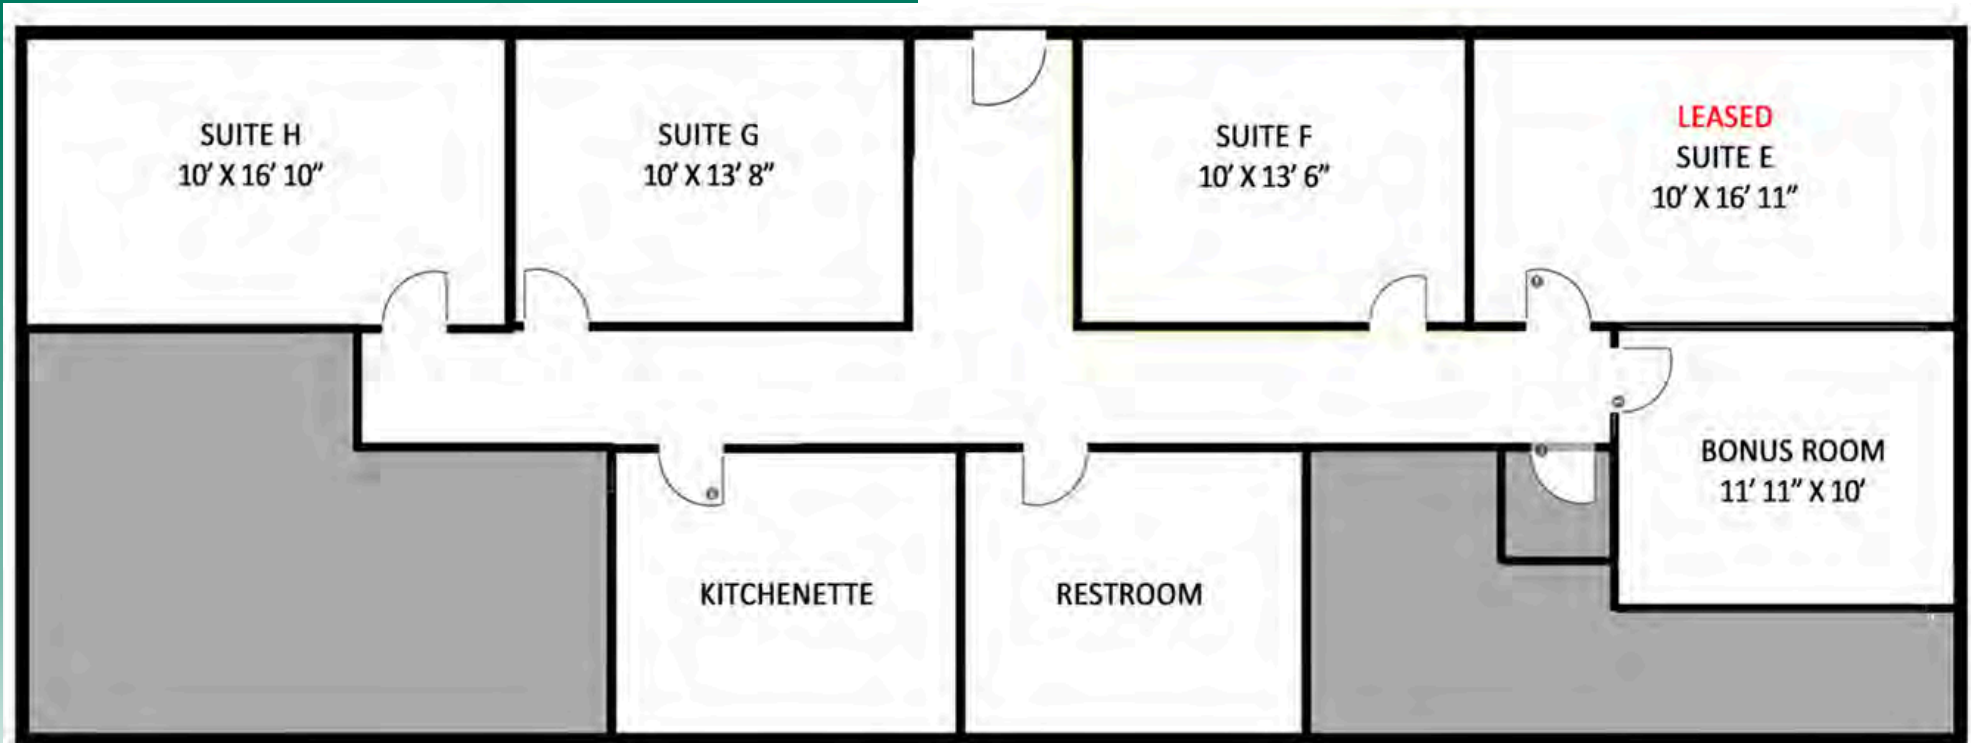

- **(3) executive office suites situated on Highway 50, inside Lakepoint Professional Center.**
- **Shared kitchen / breakroom, along with ADA restroom and bonus/storage room.**
- **Full Service lease including WiFi.**
- **Suites range from 135 SF - 168 SF.**

# FLOOR PLAN

1660 Essex Way O'Fallon, IL 62269

- Suite H: 168 SF
- Suite G: 136 SF
- Suite F: 135 SF

\*Not to scale

## PROPERTY OVERVIEW:

Building SF: 6,300  
Vacant SF: 439  
Usable Sqft: -  
Min Divisible SF: 135  
Max Contig SF: 608  
Office SF: 439  
Retail SF: -  
Signage: Monument, Building  
Lot Size: 0.09 Acres  
Frontage: 75'  
Depth: 50'  
Parking Spaces: 50  
Parking Surface Type: Asphalt