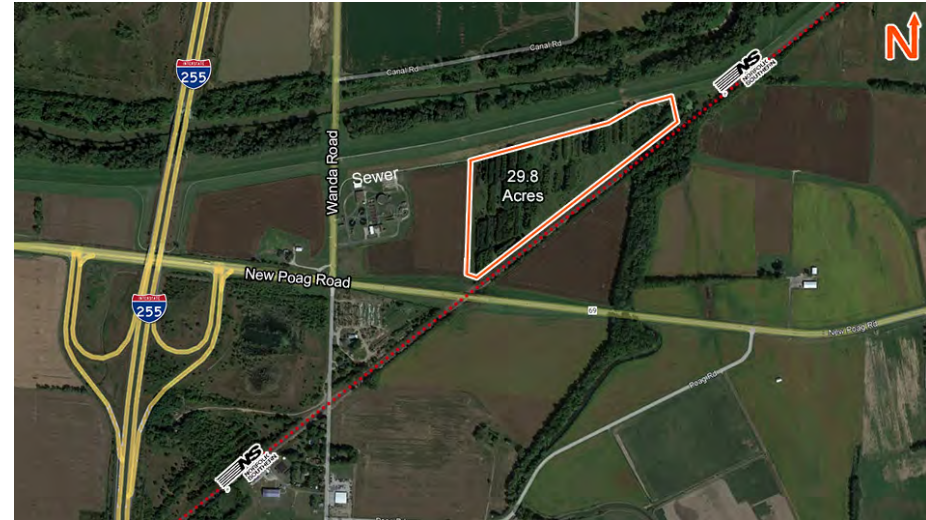

Scott Muentnich
C: 618-975-0504
ScottM@barbermurphy.com

PROPERTY SUMMARY

- 29.8 Acres will divide
- Arco construction is the builder
- 52,000-150,000 SF build to suit available
- Build to suit pricing quoted by project
- Outdoor storage available

LAND SALE PRICE: \$1,490,000
\$50,000/Acre

Listing No: 2683**Total Acres Available:** 29.80
Min Divisible Acres: 8.00**Land****Agriculture****Wanda Road & Levee Road
Edwardsville, IL 62025****LAND MEASUREMENTS:****Acres:** 29.80
Frontage: 1896' on Levee Road
Depth: Varies
Subdivide Site: Yes**TRANSPORTATION :****Interstate:** .3 Miles from Interstate 255, exit 3
Rail: Adjacent to Norfolk Southern
Barge: N/A
Airport: N/A**PROPERTY INFORMATION:****Parcel No:** 14-1-15-18-00-000-002 & .002 & .001
County: Madison
Zoning: Agriculture
Zoning By: Madison County
Complex: Sugarloaf Landscape Nursery Tree Farm
TIF: No
Enterprise Zone: No
Survey: No
Environmental: No
Archaeological: No
Property Tax: \$2,804.00
Tax Year: 2021
Traffic Count: 1800 cpd Wanda Road
Topography: Flat**UTILITY INFORMATION****Water Provider:** North East Central County
Sewer Provider: Edwardsville
Gas Provider: Ameren
Electric Provider: Ameren
Telecom Provider:
Service:
Service:
Service:
Service:
Location: Near by
Location: Near by
Location: Near by
Location: Near by**Listing Broker(s)**Steve Zuber SIOR, CCIM
Office: (618) 277-4400
steve@barbermurphy.com
Cell: (314) 409-7283Scott Muentnich
Office: (618) 277-4400
scottm@barbermurphy.com
Cell: (618) 975-0504**SALE INFORMATION:****For Sale:** Yes
Sale Price: \$1,490,000
Sale Price/Acre: \$50,000
Sale Price/SF:**LEASE INFORMATION:****For Lease:** No
Lease Rate:
Lease Term:**Comments**Build to suit options available.
Pricing for build to suit quoted by
project. Arco construction is the
builder.