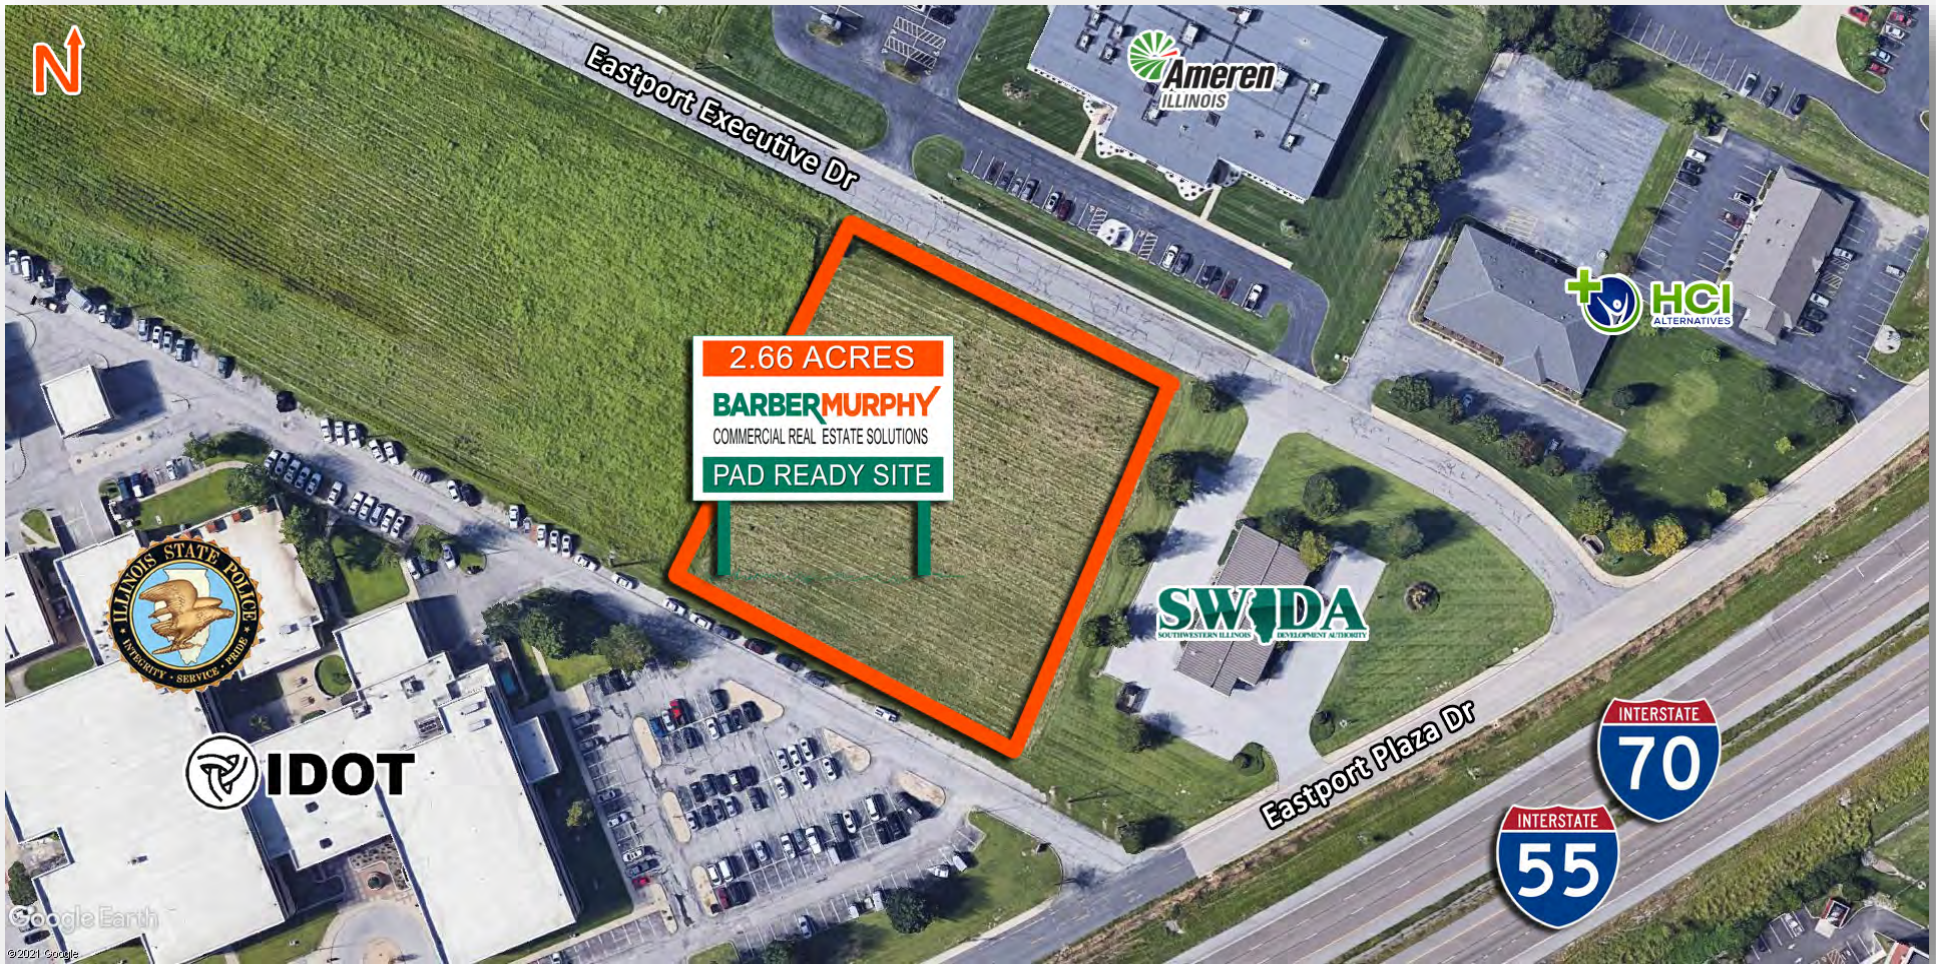

2.66 ACRE PAD READY SITE

Executive Drive, Collinsville, IL 62234

BARBERMURPHY
COMMERCIAL REAL ESTATE SOLUTIONS
1173 Fortune Blvd. Shiloh, IL 62269
618.277.4400 barbermurphy.com

Scott Muentnich
Broker Associate
Cell: (618) 975-0504
scottm@barbermurphy.com