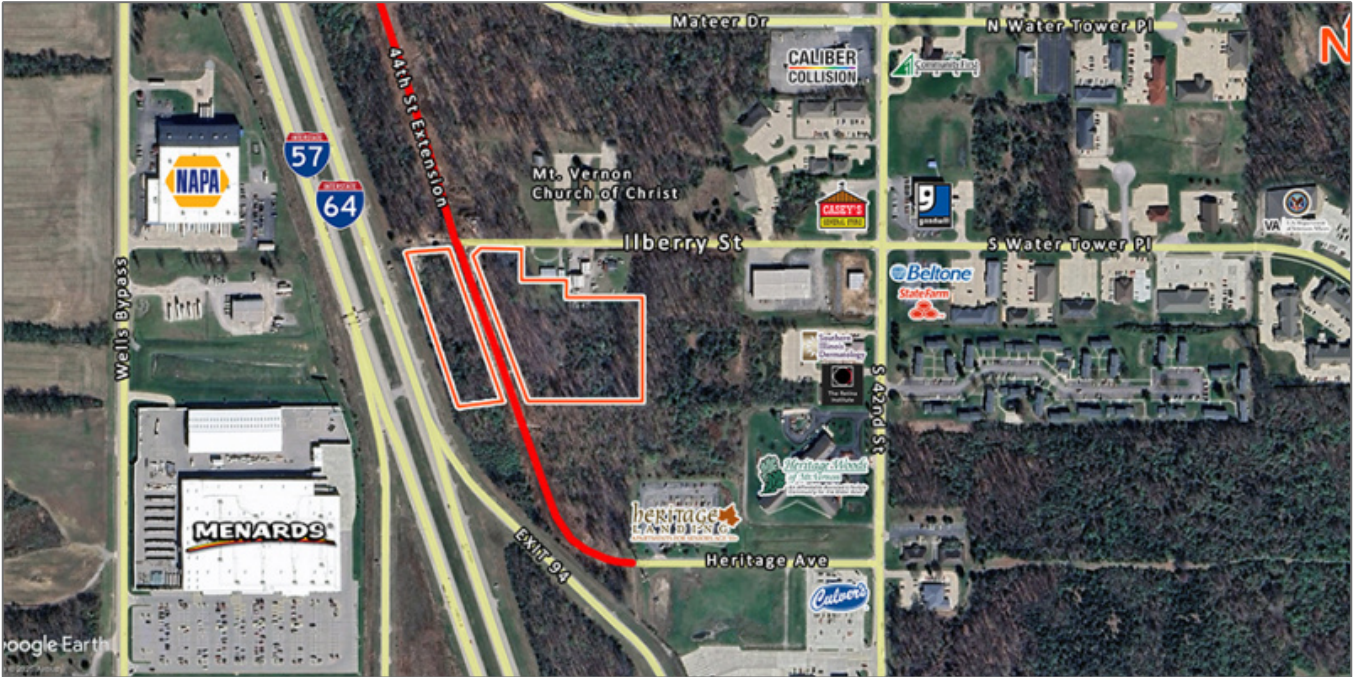

6.21 Acre Prime Commercial Site

4515 Ilberry St, Mt Vernon, Illinois 62864
Jefferson County

Michael J. Pierceall

Phone: 618-791-8396

Email: mikep@barbermurphy.com

Basic Details

Listing No:	3100
Sale Or Lease:	For Sale
Property Type(s):	Land, Land - Commercial, Land - Mixed Use
Lot Size (Acres):	6.21 Acre(s)
Sale Price:	\$128,502/Acre
Sale Price Per Acre:	\$128,502

Address

Country:	US
State:	IL
County:	Jefferson
City:	Mt Vernon
Zipcode:	62864
Street Number:	4515
Street:	Ilberry
Street Suffix:	St

Property Information

Parcel No:	06-35-428-003
Zoning:	B-2
TIF:	Yes
Property Tax:	\$8,158
Tax Year:	2024
Traffic Count:	7,000
Topography:	Gently Sloping

Transportation

Interstate:	I-57/I-64
-------------	-----------