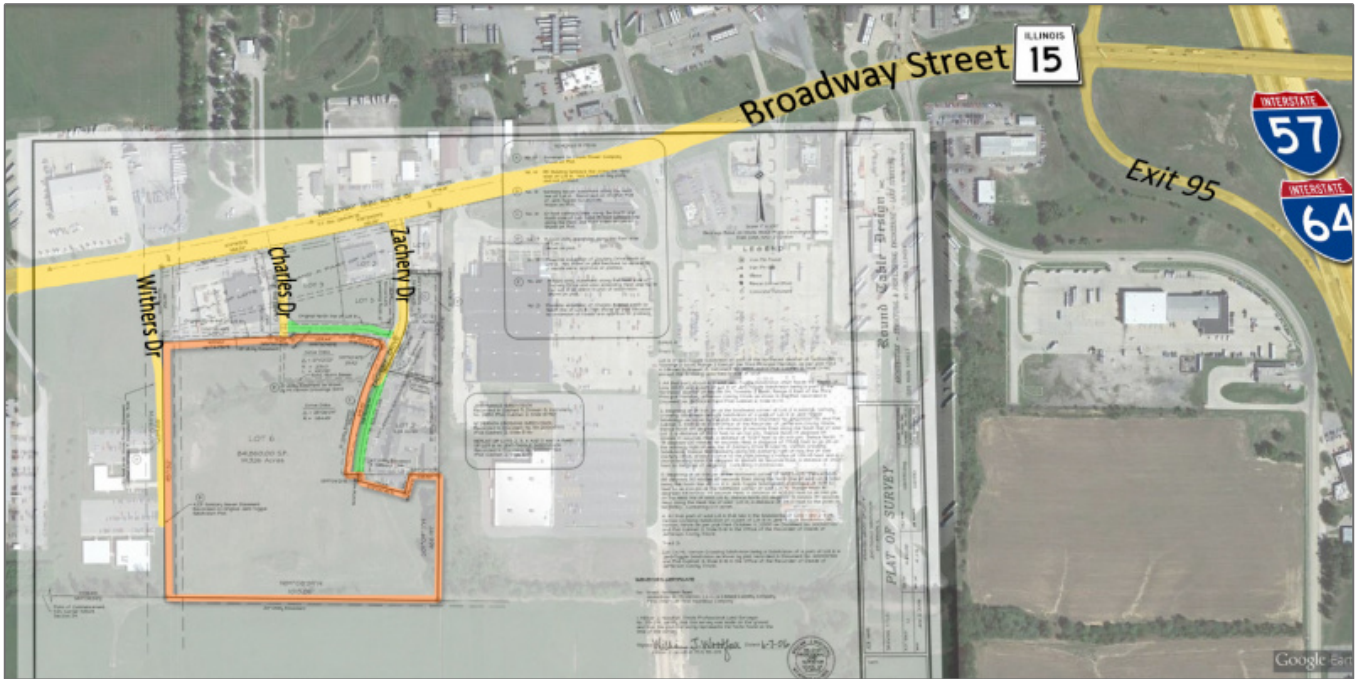

18.97 Acres of Land For Sale

Zachery Dr & IL Rte 15, Mt. Vernon, Illinois 62864
Jefferson County

Michael J. Pierceall

Phone: 618-791-8396

Email: mikep@barbermurphy.com

Basic Details

Listing No:	2923
Sale Or Lease:	For Sale
Property Type(s):	Land, Land - Commercial, Land - Mixed Use
Lot Size (Acres):	18.97 Acre(s)
Sale Price:	\$285,000
Sale Price Per Sqft:	\$0.34
Sale Price Per Acre:	\$15,024

Address

Country:	US
State:	IL
County:	Jefferson
City:	Mt. Vernon
Zipcode:	62864
Street:	Zachery Dr & IL Rte 15

Property Information

Parcel No:	06-34-278-004
Zoning:	B-2
Zoning By:	Jefferson
Survey:	Yes
Property Tax:	\$3,620
Tax Year:	2022
Traffic Count:	9,500
Topography:	Flat

Land Measurements

Total Acres Available:	18.97 Acre(s)
Min Divisible Acres:	18.97 Acre(s)
Acres:	18.97 Acre(s)
Frontage:	467 in
Depth:	982 in

Utility Information

Water Provider:	City of Mt. Vernon
Water Provider Service:	8" Main
Water Provider Location:	On Site
Sewer Provider:	City of Mt. Vernon
Sewer Provider Service:	8" Main
Sewer Provider Location:	On Site
Gas Provider:	Ameren Illinois
Gas Provider Location:	On Site
Electric Provider:	Ameren Illinois
Electric Provider Location:	On Site