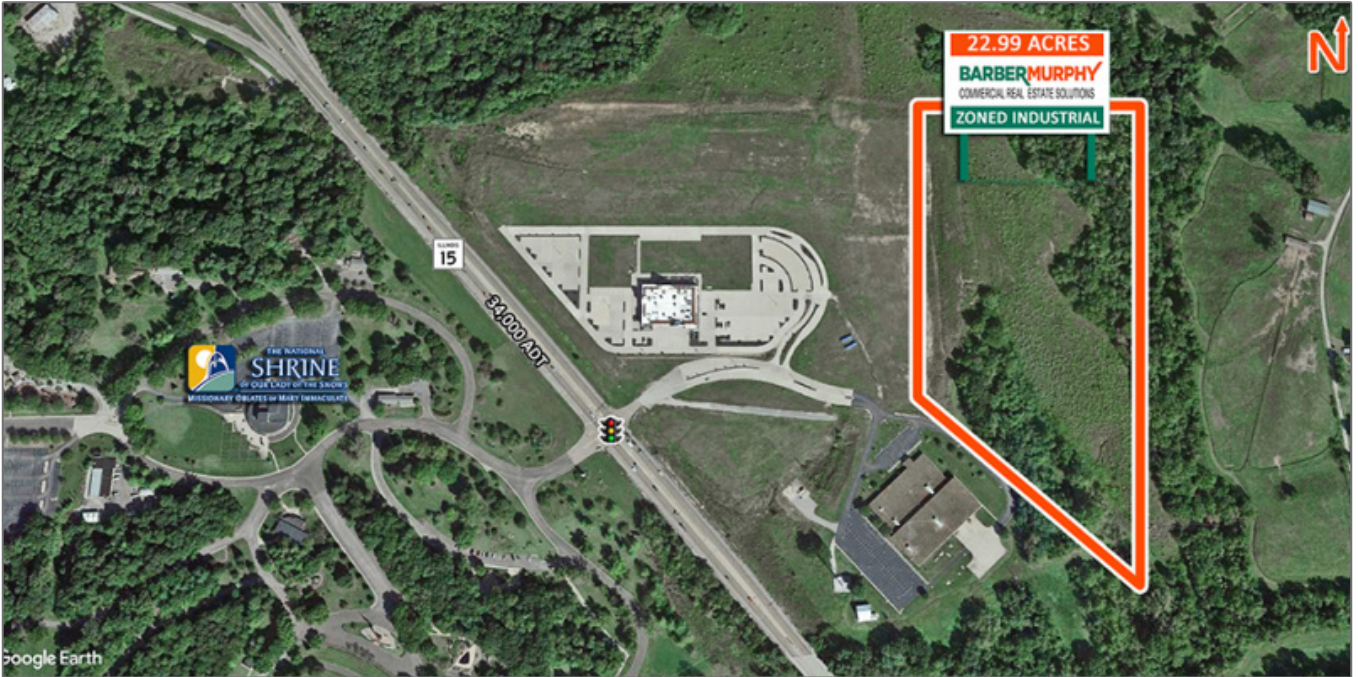

## 22.99 Acre Industrial Site

9401 Route 15, Belleville, Illinois 62223  
St. Clair County

**Steve Zuber - CCIM, SIOR**  
Phone: 314-409-7283  
Email: [steve@barbermurphy.com](mailto:steve@barbermurphy.com)

### Address

Country:	US
State:	IL
County:	St. Clair
City:	Belleville
Zipcode:	62223
Street Number:	9401
Street:	Route 15

### Land Measurements

Acres:	22.99 Acre(s)
Frontage:	824 ft
Depth:	822 ft

### Transportation

Interstate:	I-255 (2 miles)
-------------	-----------------

Sewer Provider Location:	On Site
Gas Provider:	Ameren IL
Gas Provider Location:	On Site
Electric Provider:	Ameren IL
Electric Provider Location:	On Site